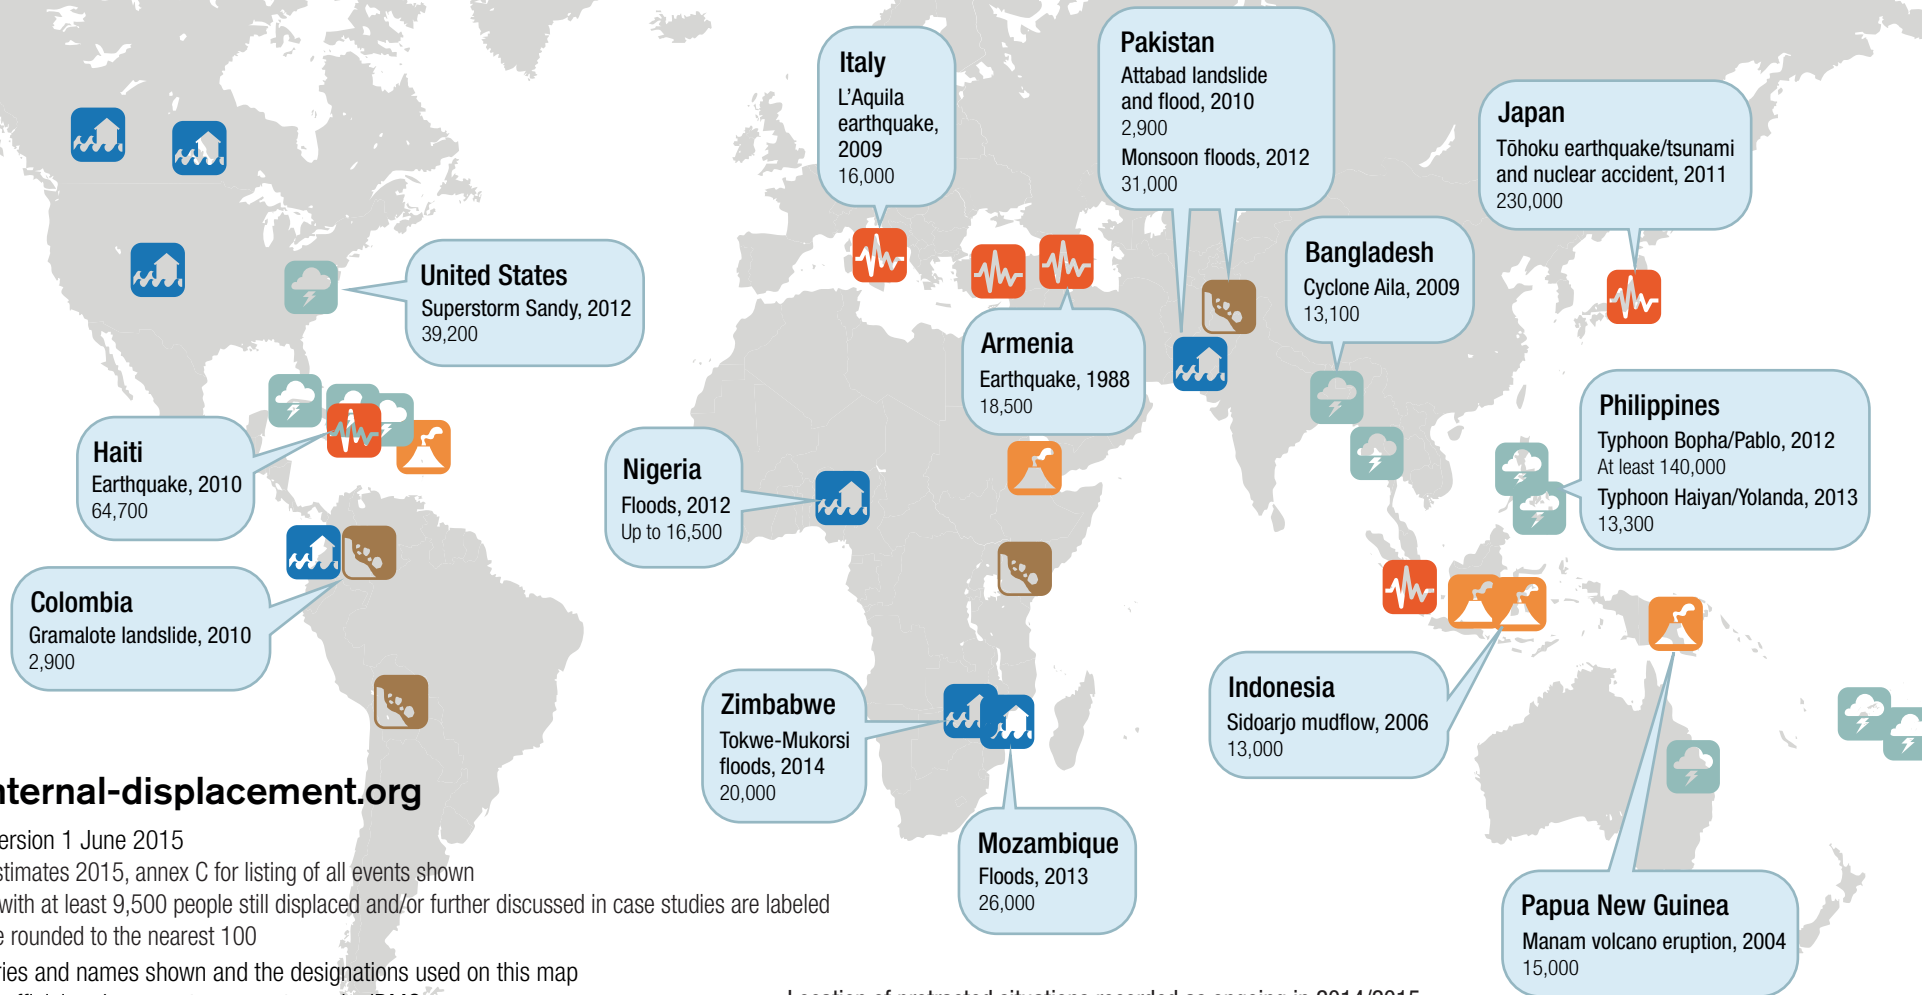

Protracted displacement following disasters worldwide in 2014/2015

Country, disaster, start year, number of people still displaced

www.internal-displacement.org

IDMC data version 1 June 2015

See Global Estimates 2015, annex C for listing of all events shown

Note: Events with at least 9,500 people still displaced and/or further discussed in case studies are labeled

All figures are rounded to the nearest 100

The boundaries and names shown and the designations used on this map do not imply official endorsement or acceptance by IDMC.

Location of protracted situations recorded as ongoing in 2014/2015

- Floods
- Landslide
- Volcanic eruption
- Earthquake
- Storm